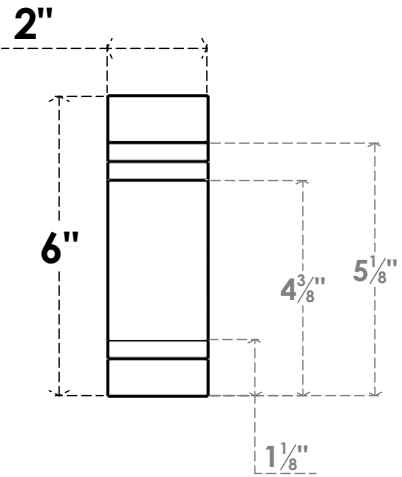

# ITEM NUMBER: RFTURS020X06000X32000X006PEC00RCPR

2"W X 6"H X 32"L TIMBERTHANE ROUGH CEDAR PESCADERO FAUX WOOD SOLID RAFTER TAIL, 6"L END, PRIMED TAN

## ISOMETRIC

GENERATED DATE : 03/02/2023

EKENA MILLWORK  
 2300 WEST MAIN ST.  
 CLARKSVILLE, TX 75426  
 TOLL FREE: 866-607-0453  
 WWW.EKENAMILLWORK.COM

### NOTES

1. INSTALLATION TO BE COMPLETED IN ACCORDANCE WITH MANUFACTURER'S SPECIFICATIONS.
2. DRAWING MAY NOT BE TO SCALE
3. THIS DRAWING IS INTENDED FOR DESIGN AND PLANNING PURPOSES ONLY.
4. ALL INFORMATION CONTAINED HEREIN WAS CURRENT AT THE TIME OF DEVELOPMENT BUT MUST BE REVIEWED AND APPROVED BY THE PRODUCT MANUFACTURER TO BE CONSIDERED ACCURATE.
5. TIMBERTHANE ARCHITECTURAL PRODUCTS ARE MADE FROM HIGH DENSITY URETHANE AND COME FACTORY PRIMED